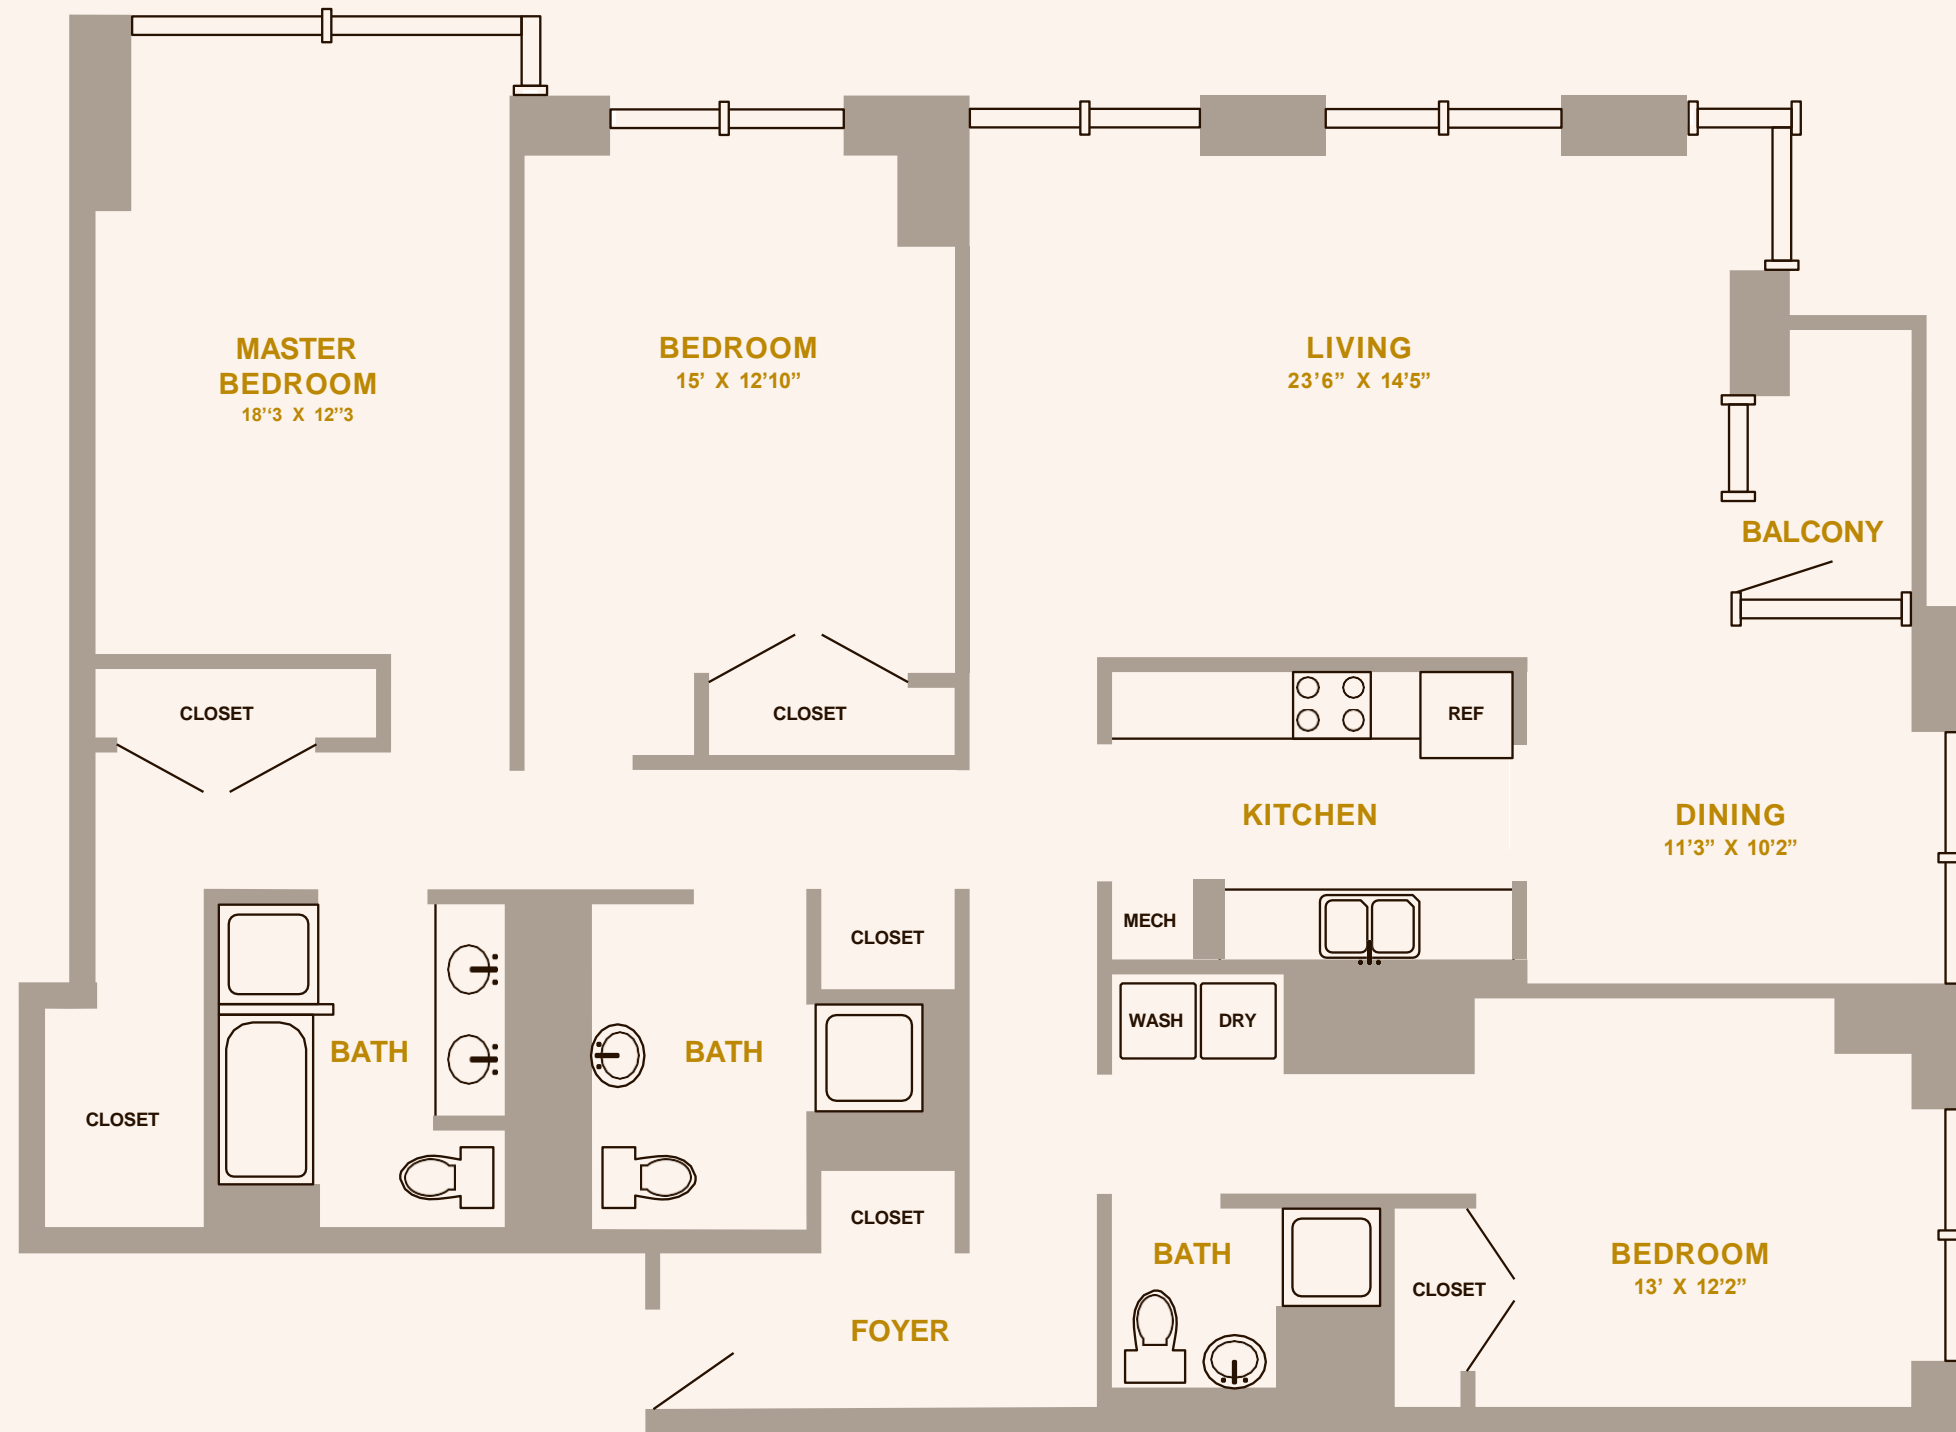

THE ST JAMES
WASHINGTON SQ.

200 WEST WASHINGTON SQ
PHILADELPHIA, PA 19106

THESTJAMESPHILADELPHIA.COM
T. 215.574.8500

Residence 1908-3908

3 BED / 3 BATH

* ALL DIMENSIONS ARE
APPROXIMATE AND SUBJECT TO
CONSTRUCTION TOLERANCE