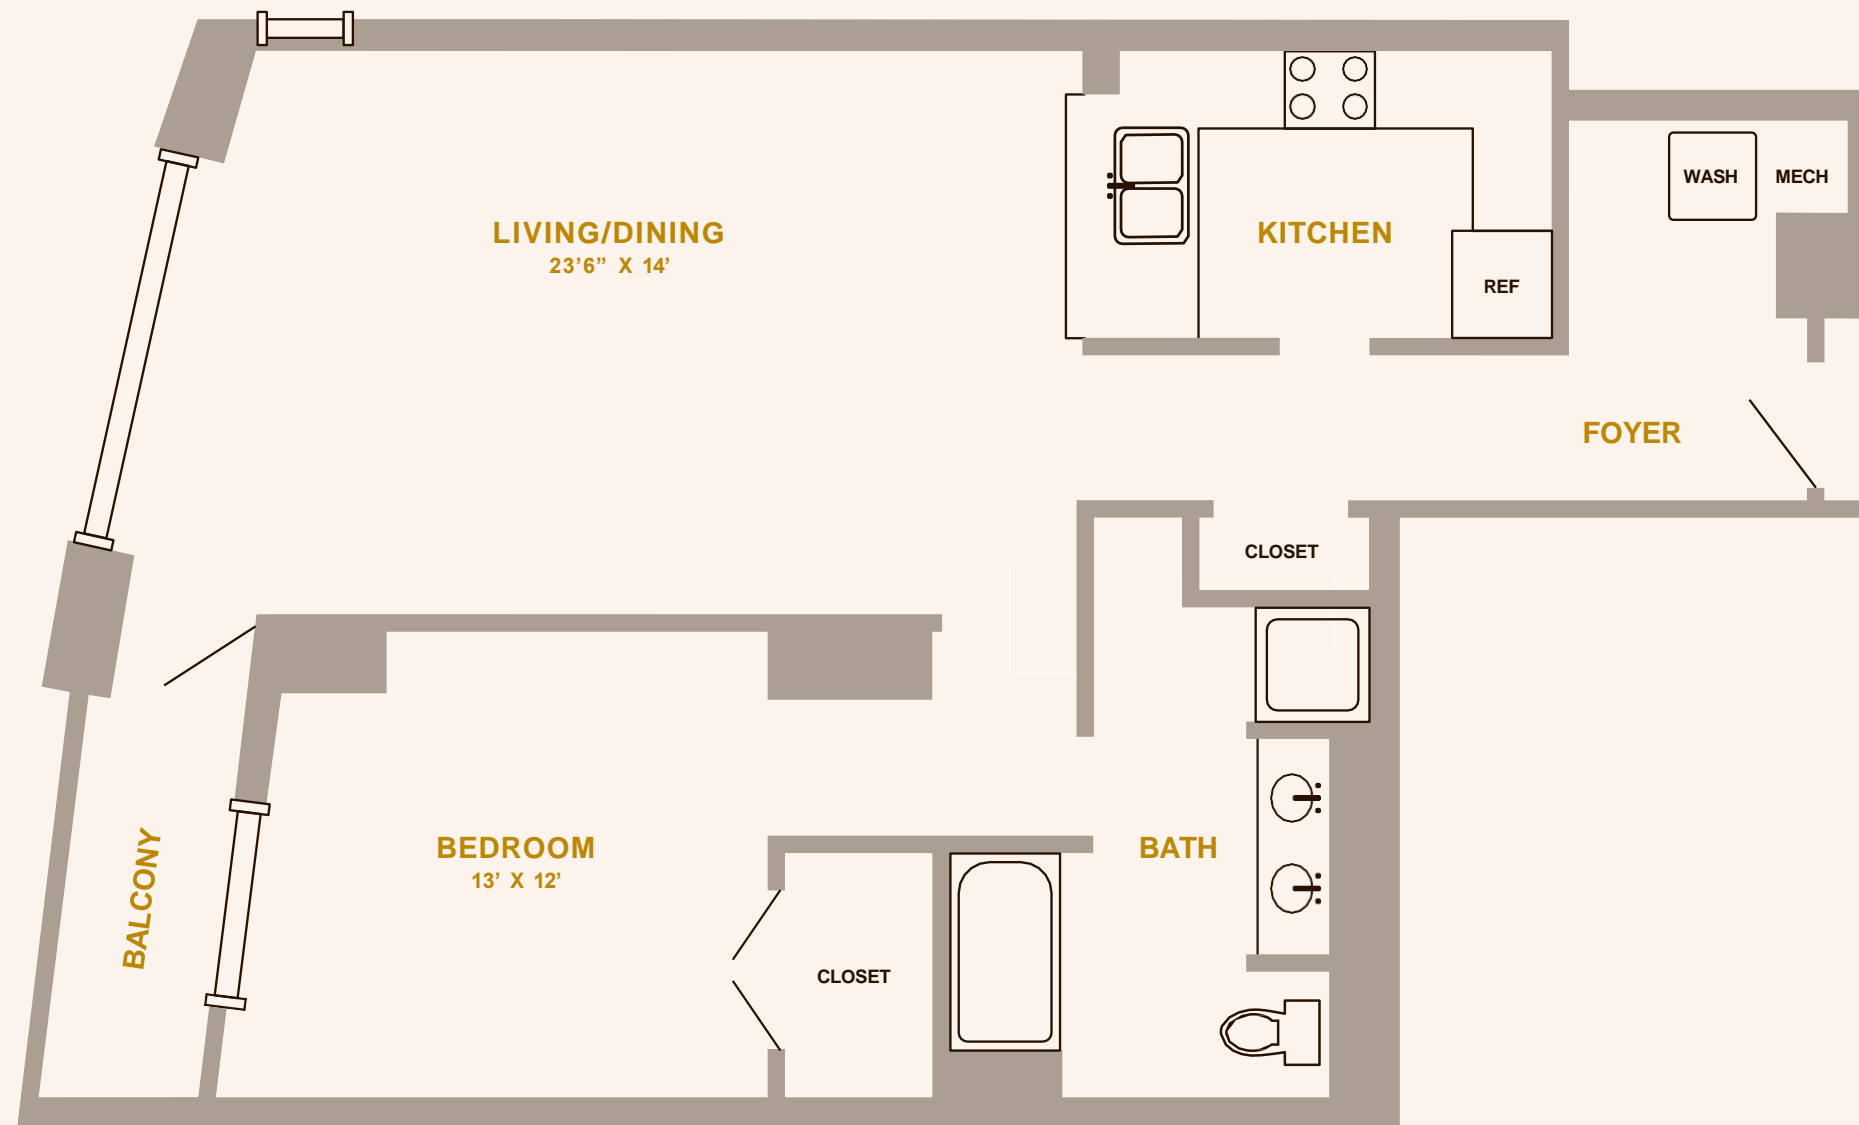

THE ST JAMES
WASHINGTON SQ.

200 WEST WASHINGTON SQ
PHILADELPHIA, PA 19106

THESTJAMESPHILADELPHIA.COM
T. 215.574.8500

Residence 1909-3909

1 BED / 1 BATH

* ALL DIMENSIONS ARE
APPROXIMATE AND SUBJECT TO
CONSTRUCTION TOLERANCE