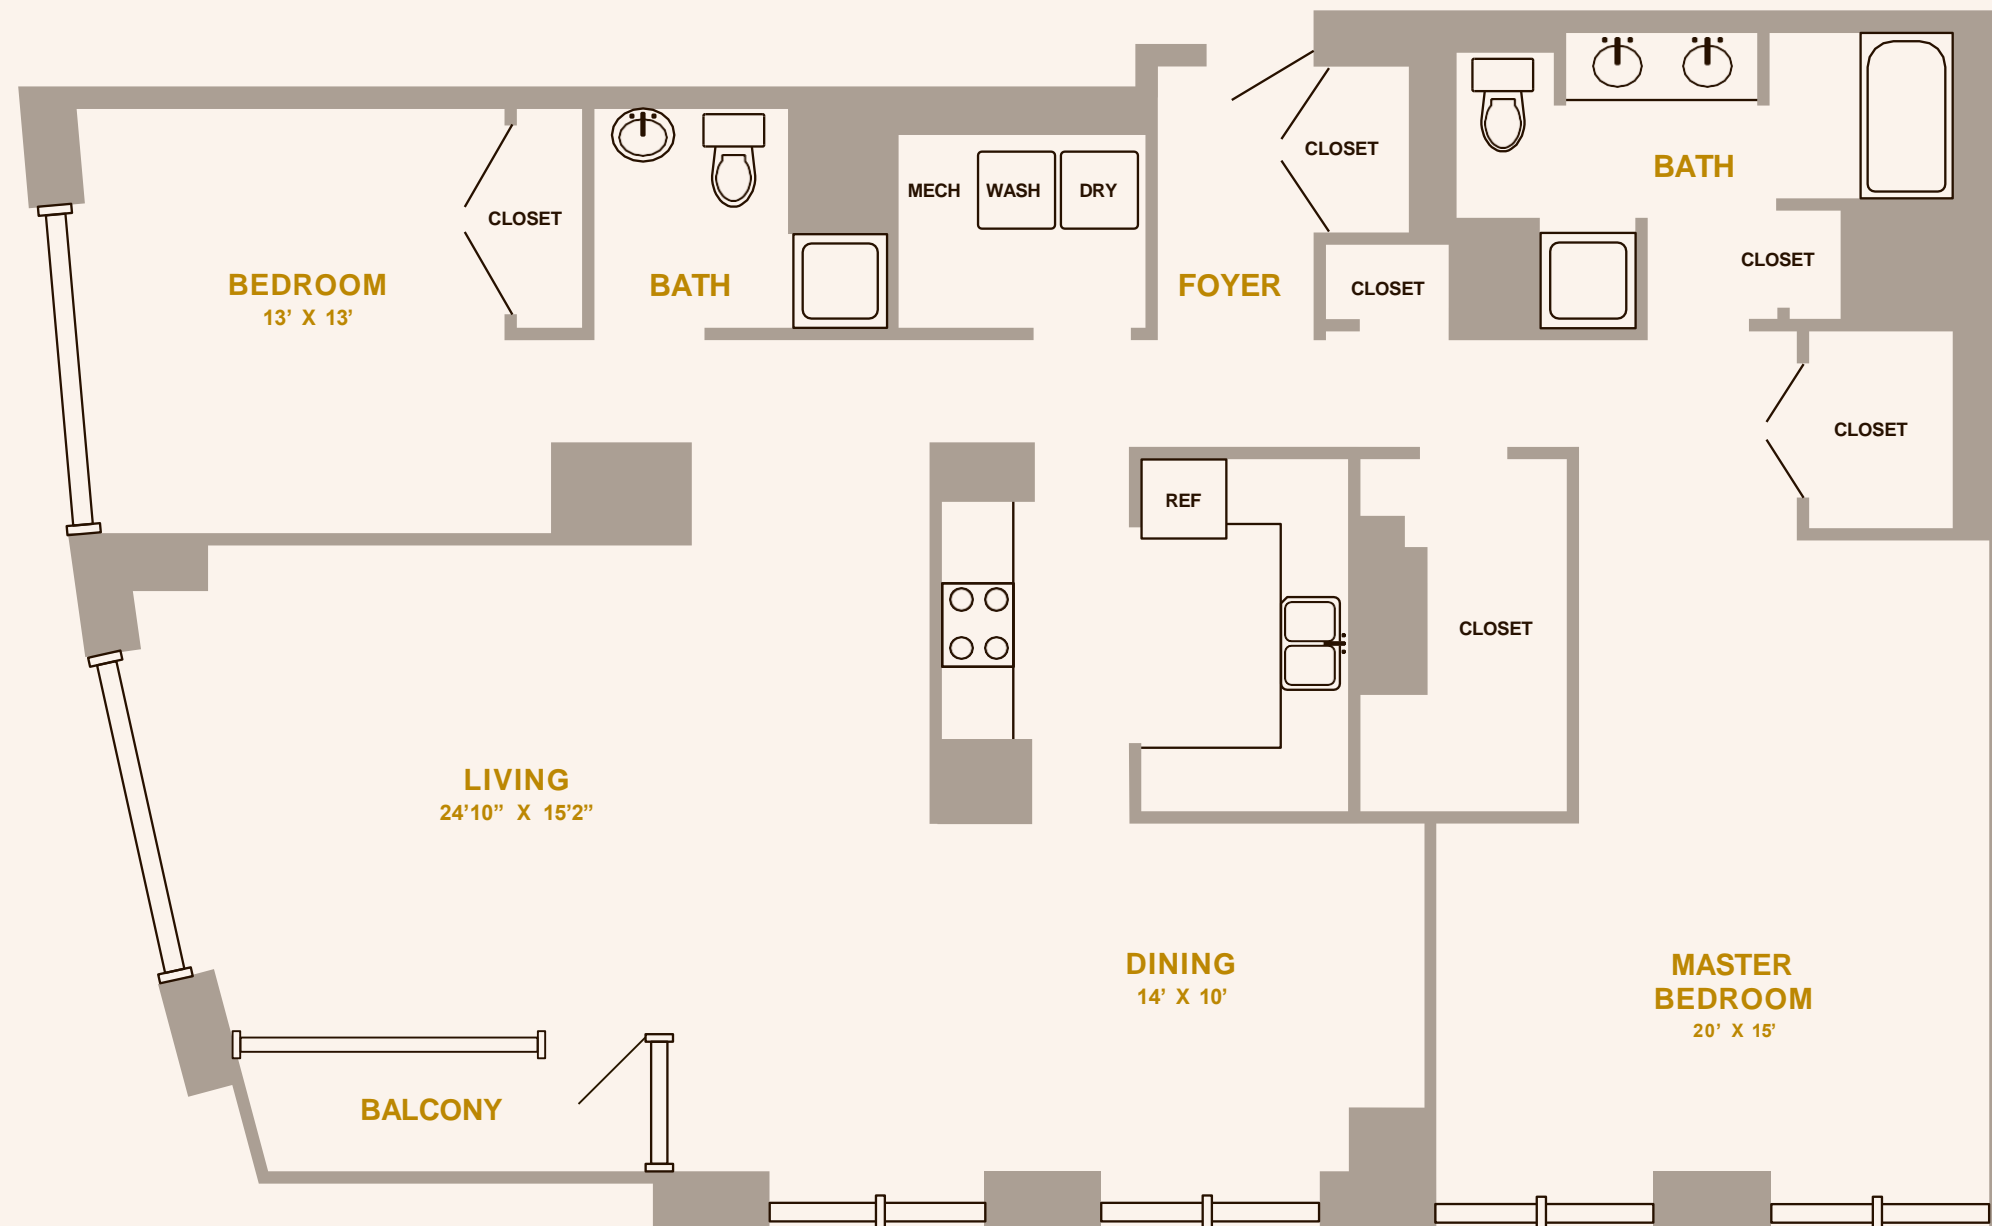

THE ST JAMES
WASHINGTON SQ.

200 WEST WASHINGTON SQ
PHILADELPHIA, PA 19106

THESTJAMESPHILADELPHIA.COM
T. 215.574.8500

Residence 4002-4202

2 BED / 2 BATH

* ALL DIMENSIONS ARE
APPROXIMATE AND SUBJECT TO
CONSTRUCTION TOLERANCE