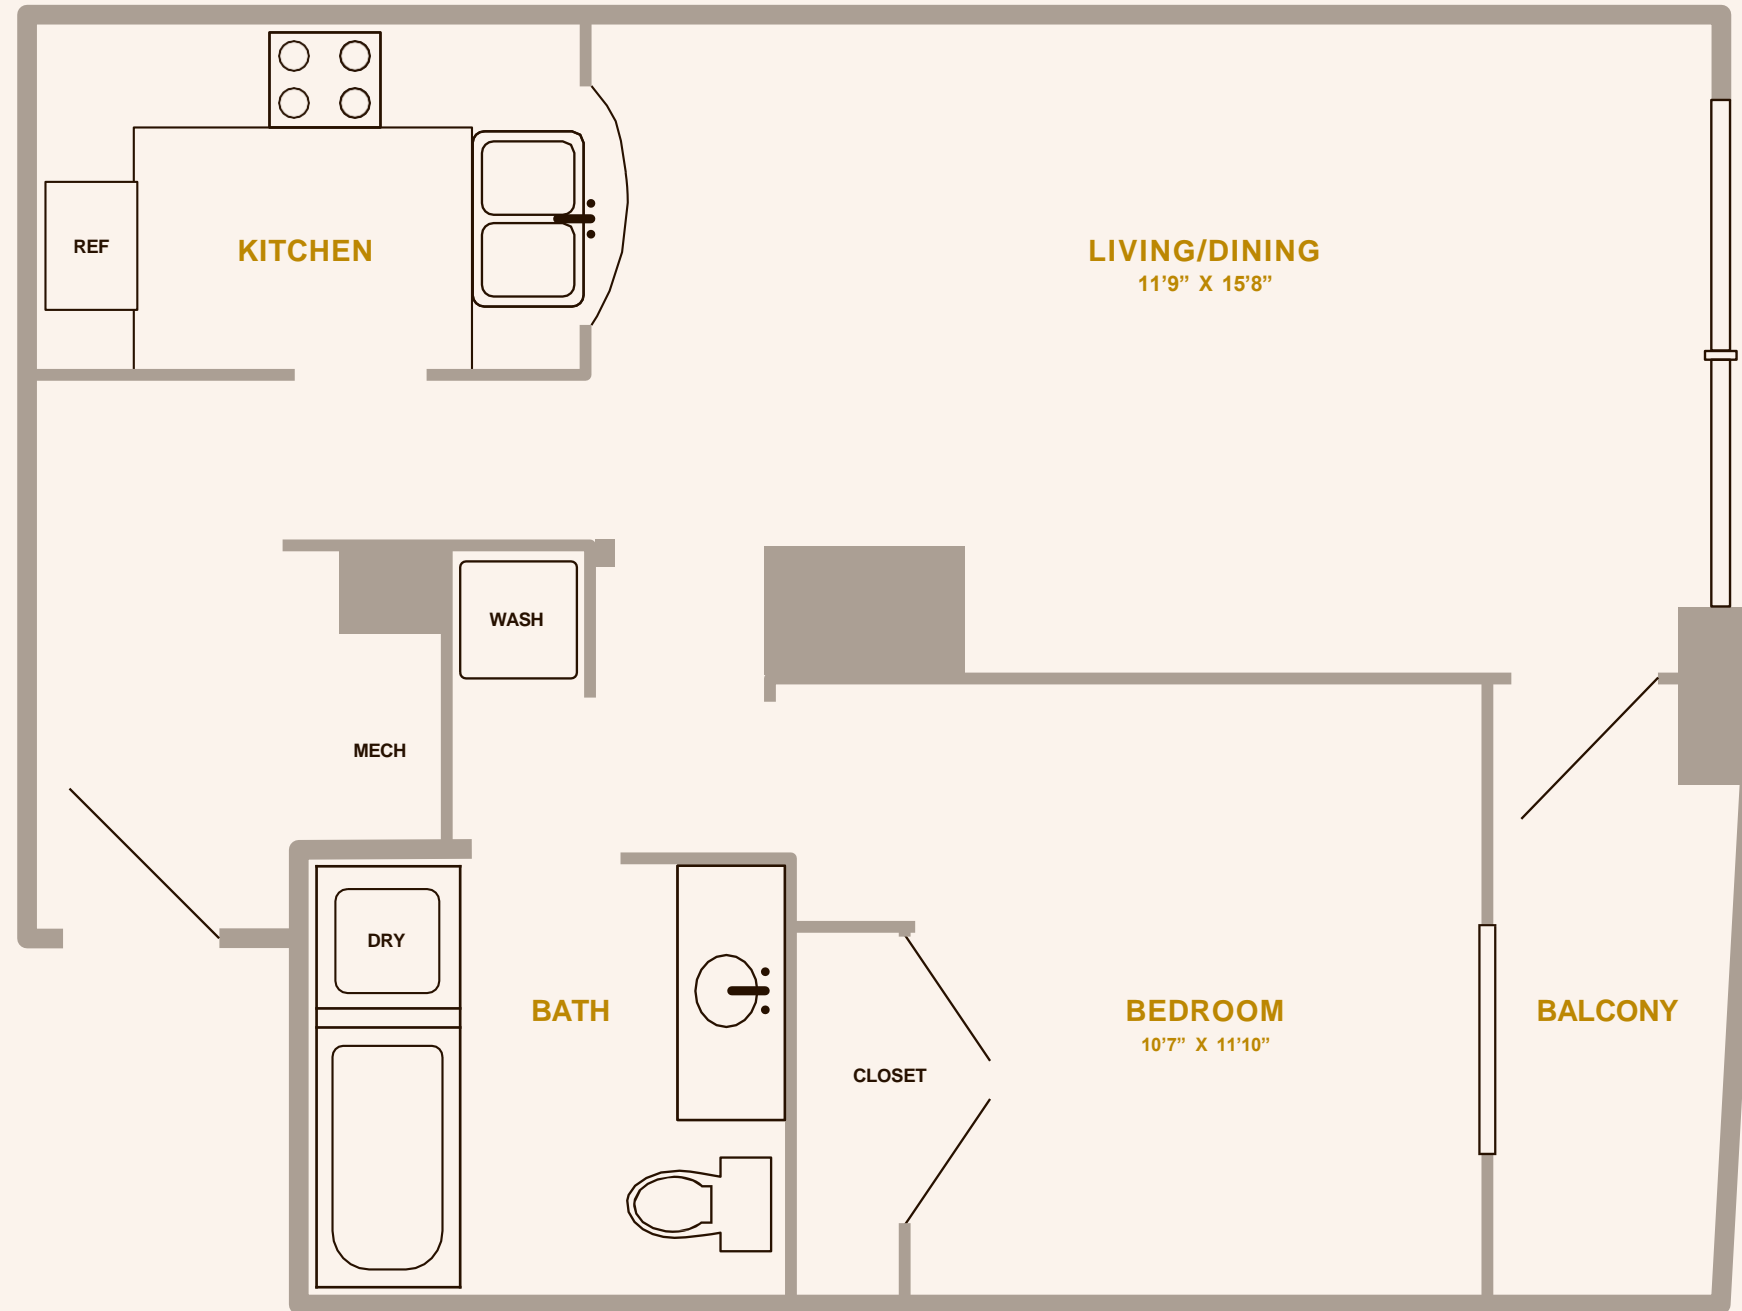

THE ST JAMES
WASHINGTON SQ.

200 WEST WASHINGTON SQ
PHILADELPHIA, PA 19106

THESTJAMESPHILADELPHIA.COM
T. 215.574.8500

Residence 1105-3905

1 BED / 1 BATH

* ALL DIMENSIONS ARE
APPROXIMATE AND SUBJECT TO
CONSTRUCTION TOLERANCE