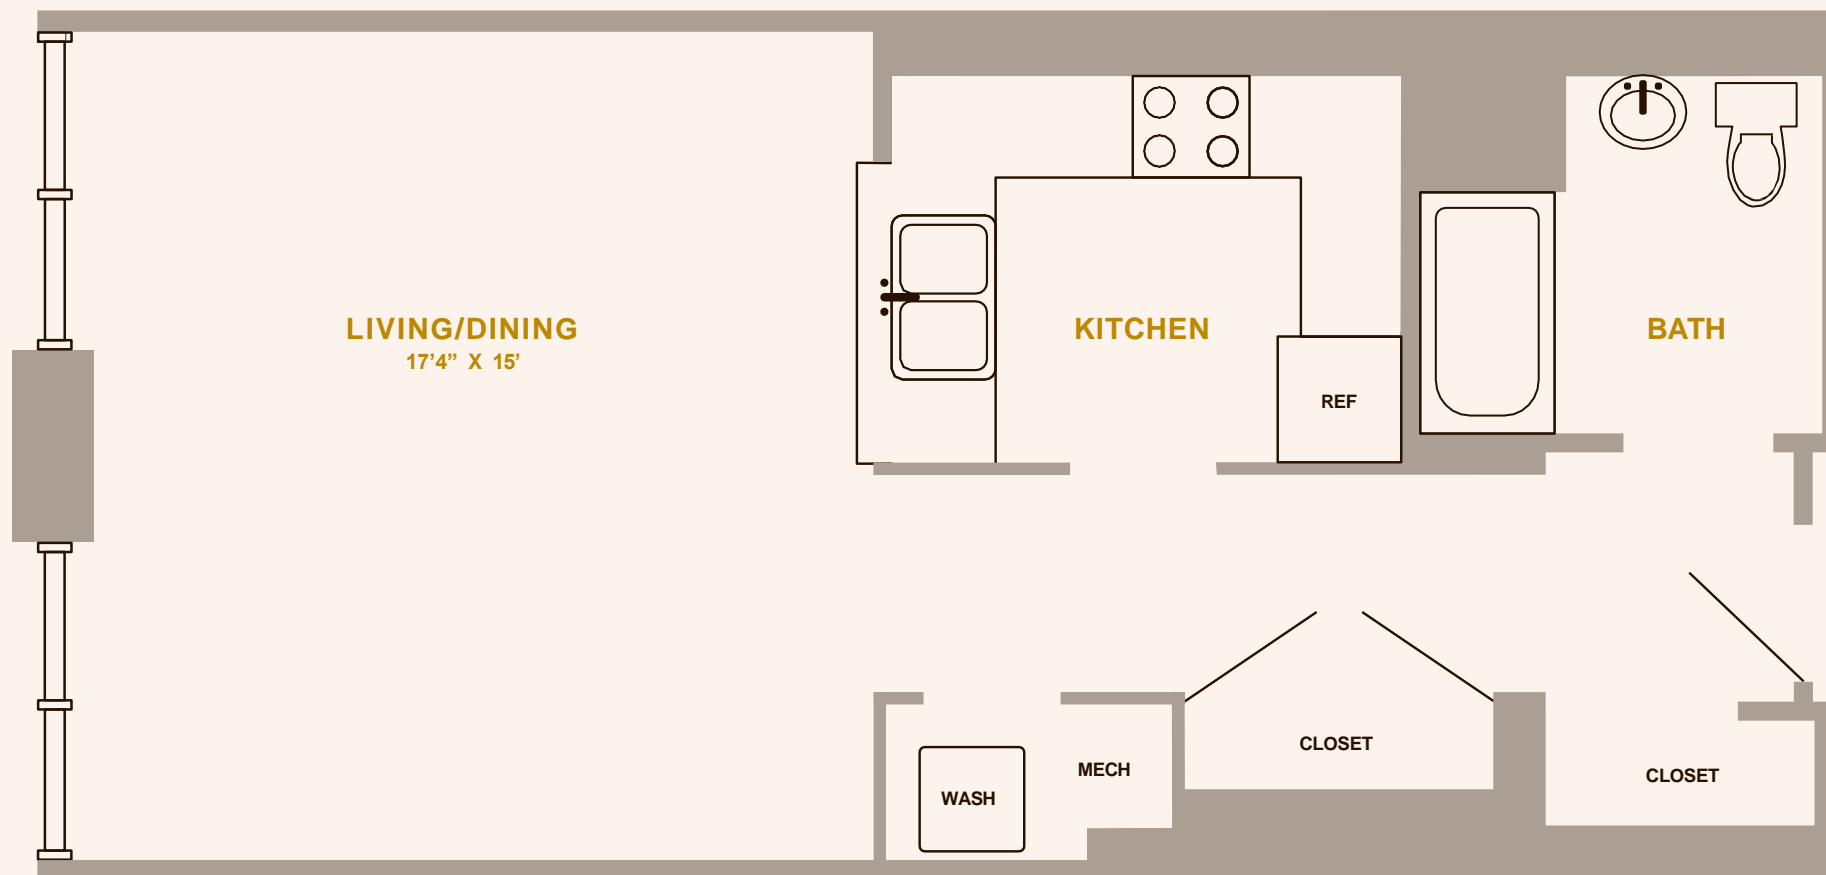

THE ST JAMES
WASHINGTON SQ.

200 WEST WASHINGTON SQ
PHILADELPHIA, PA 19106

THESTJAMESPHILADELPHIA.COM
T. 215.574.8500

Residence
1003-3903

STUDIO

* ALL DIMENSIONS ARE
APPROXIMATE AND SUBJECT TO
CONSTRUCTION TOLERANCE