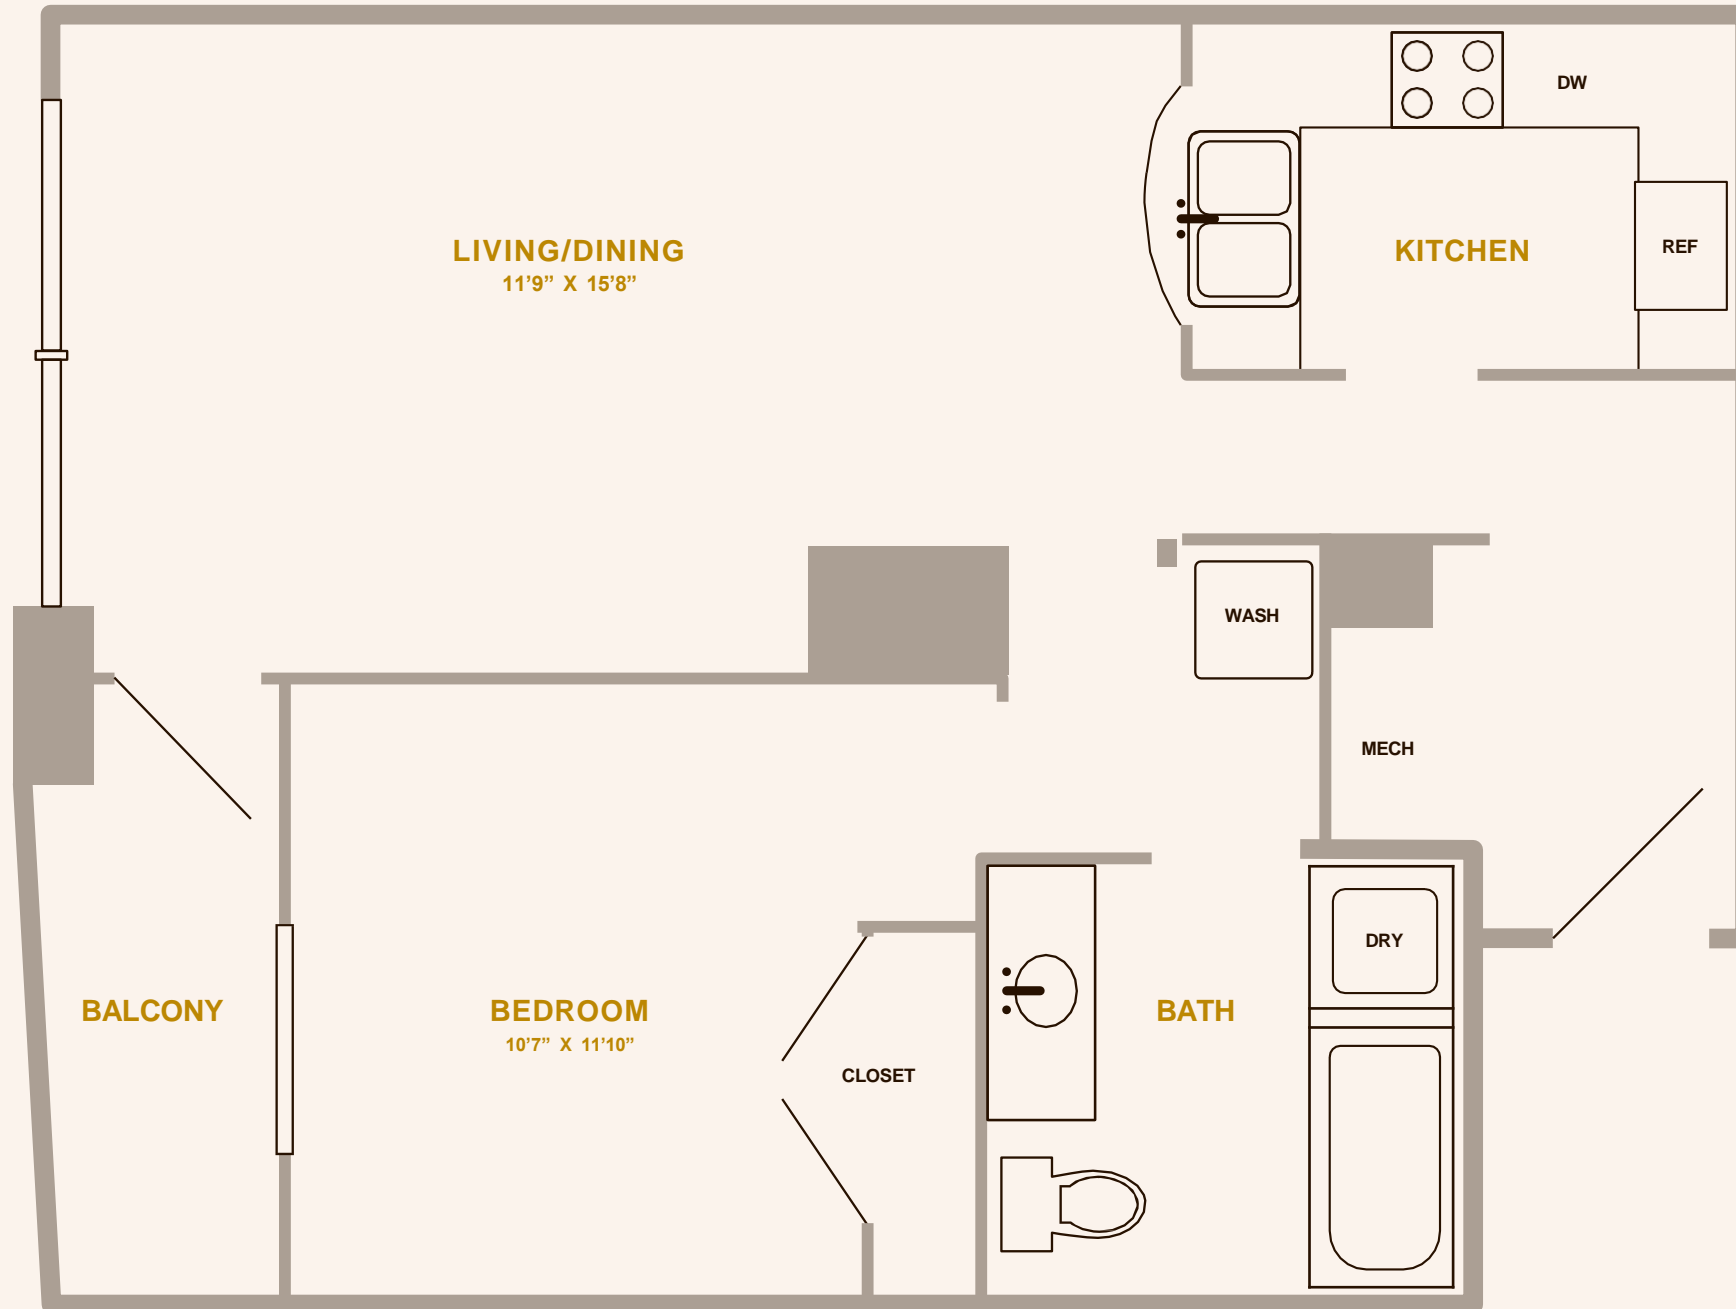

THE ST JAMES
WASHINGTON SQ.

200 WEST WASHINGTON SQ
PHILADELPHIA, PA 19106

THESTJAMESPHILADELPHIA.COM
T. 215.574.8500

Residence 1101-3901

1 BED / 1 BATH

* ALL DIMENSIONS ARE
APPROXIMATE AND SUBJECT TO
CONSTRUCTION TOLERANCE