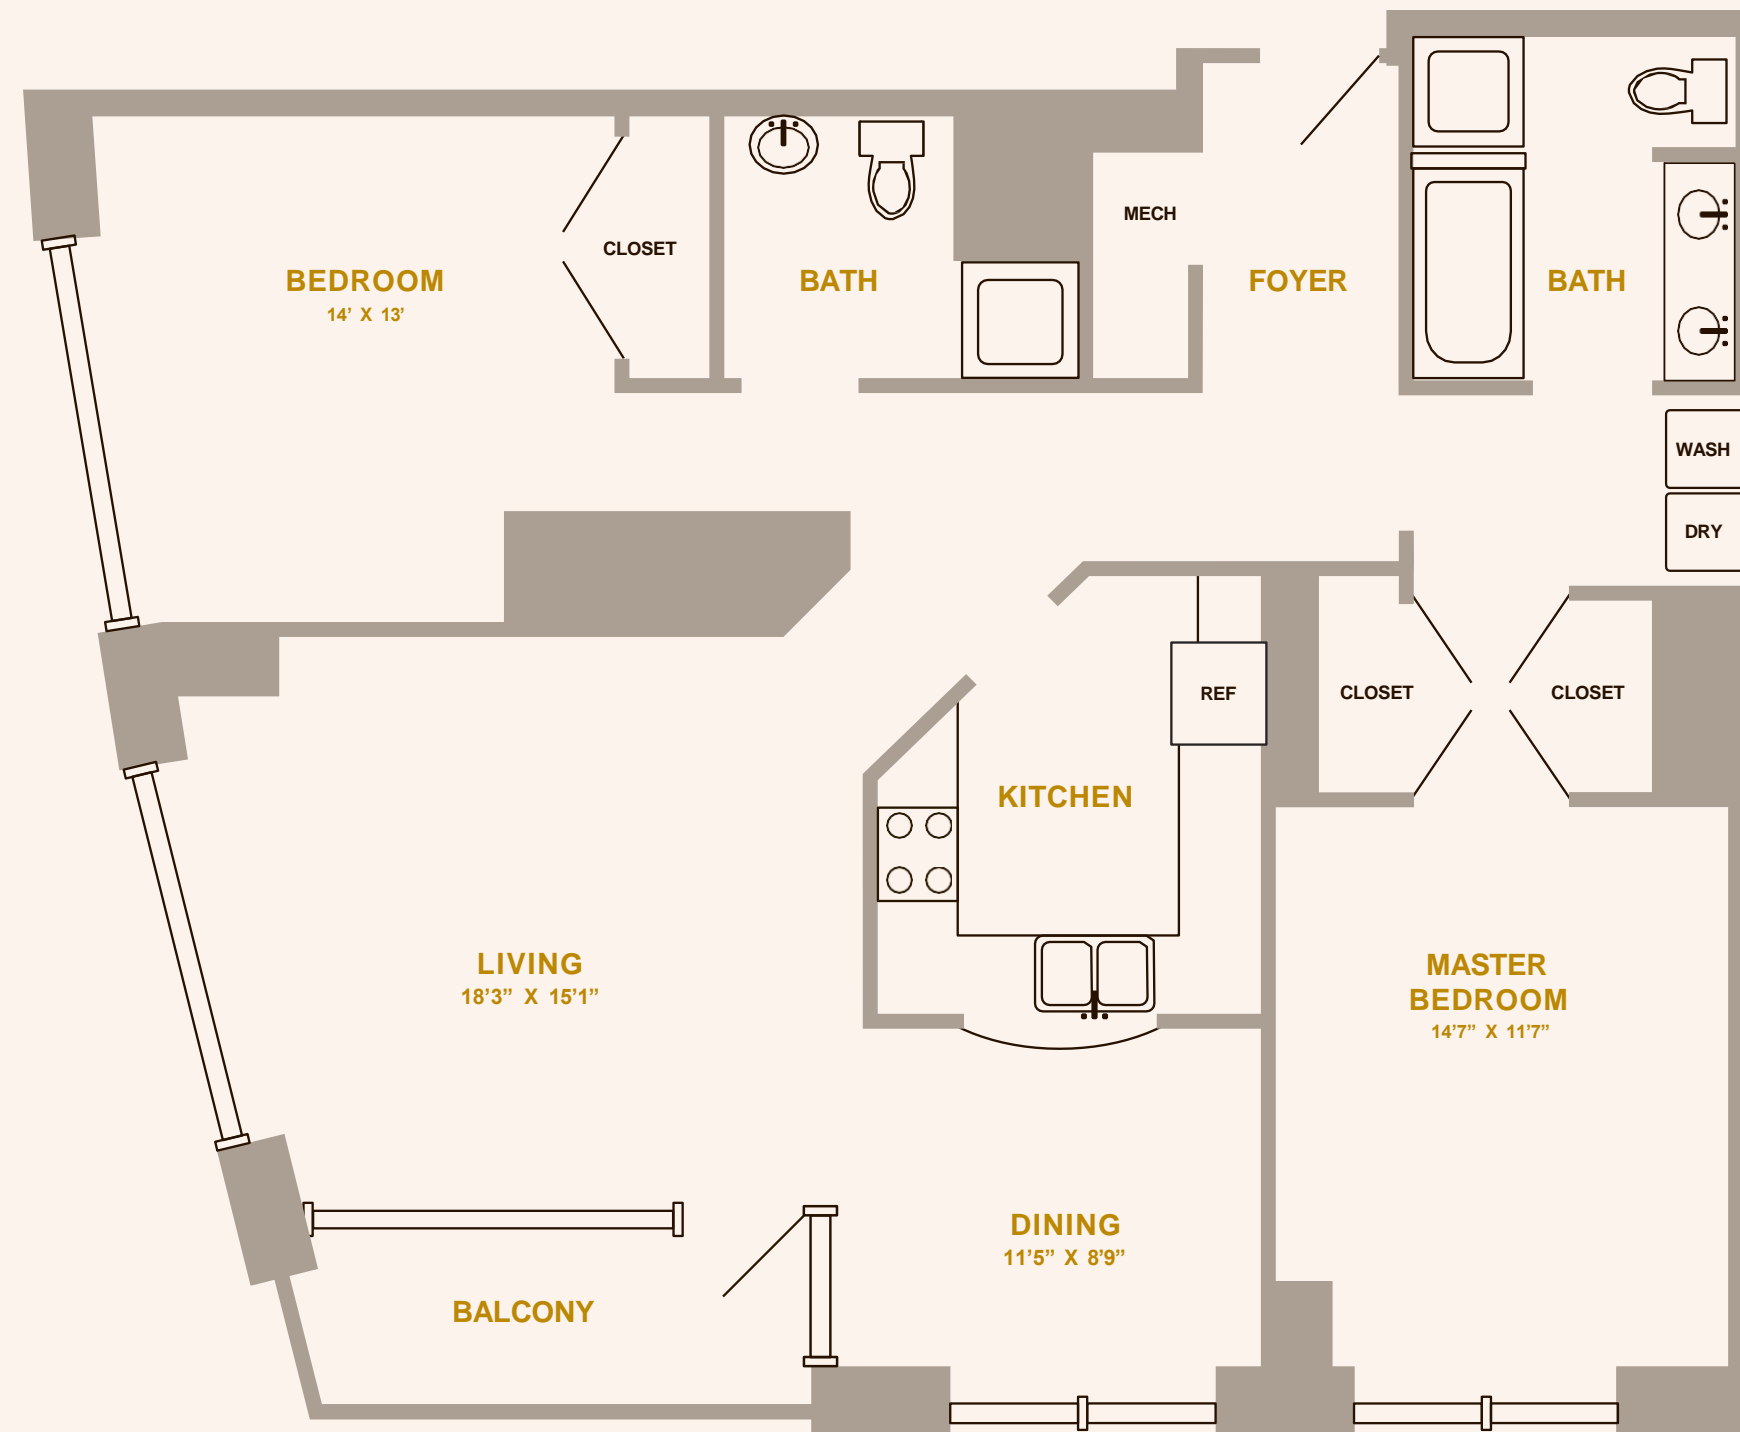

# Residence 1102-3902

2 BED / 2 BATH

\* ALL DIMENSIONS ARE  
APPROXIMATE AND SUBJECT TO  
CONSTRUCTION TOLERANCE