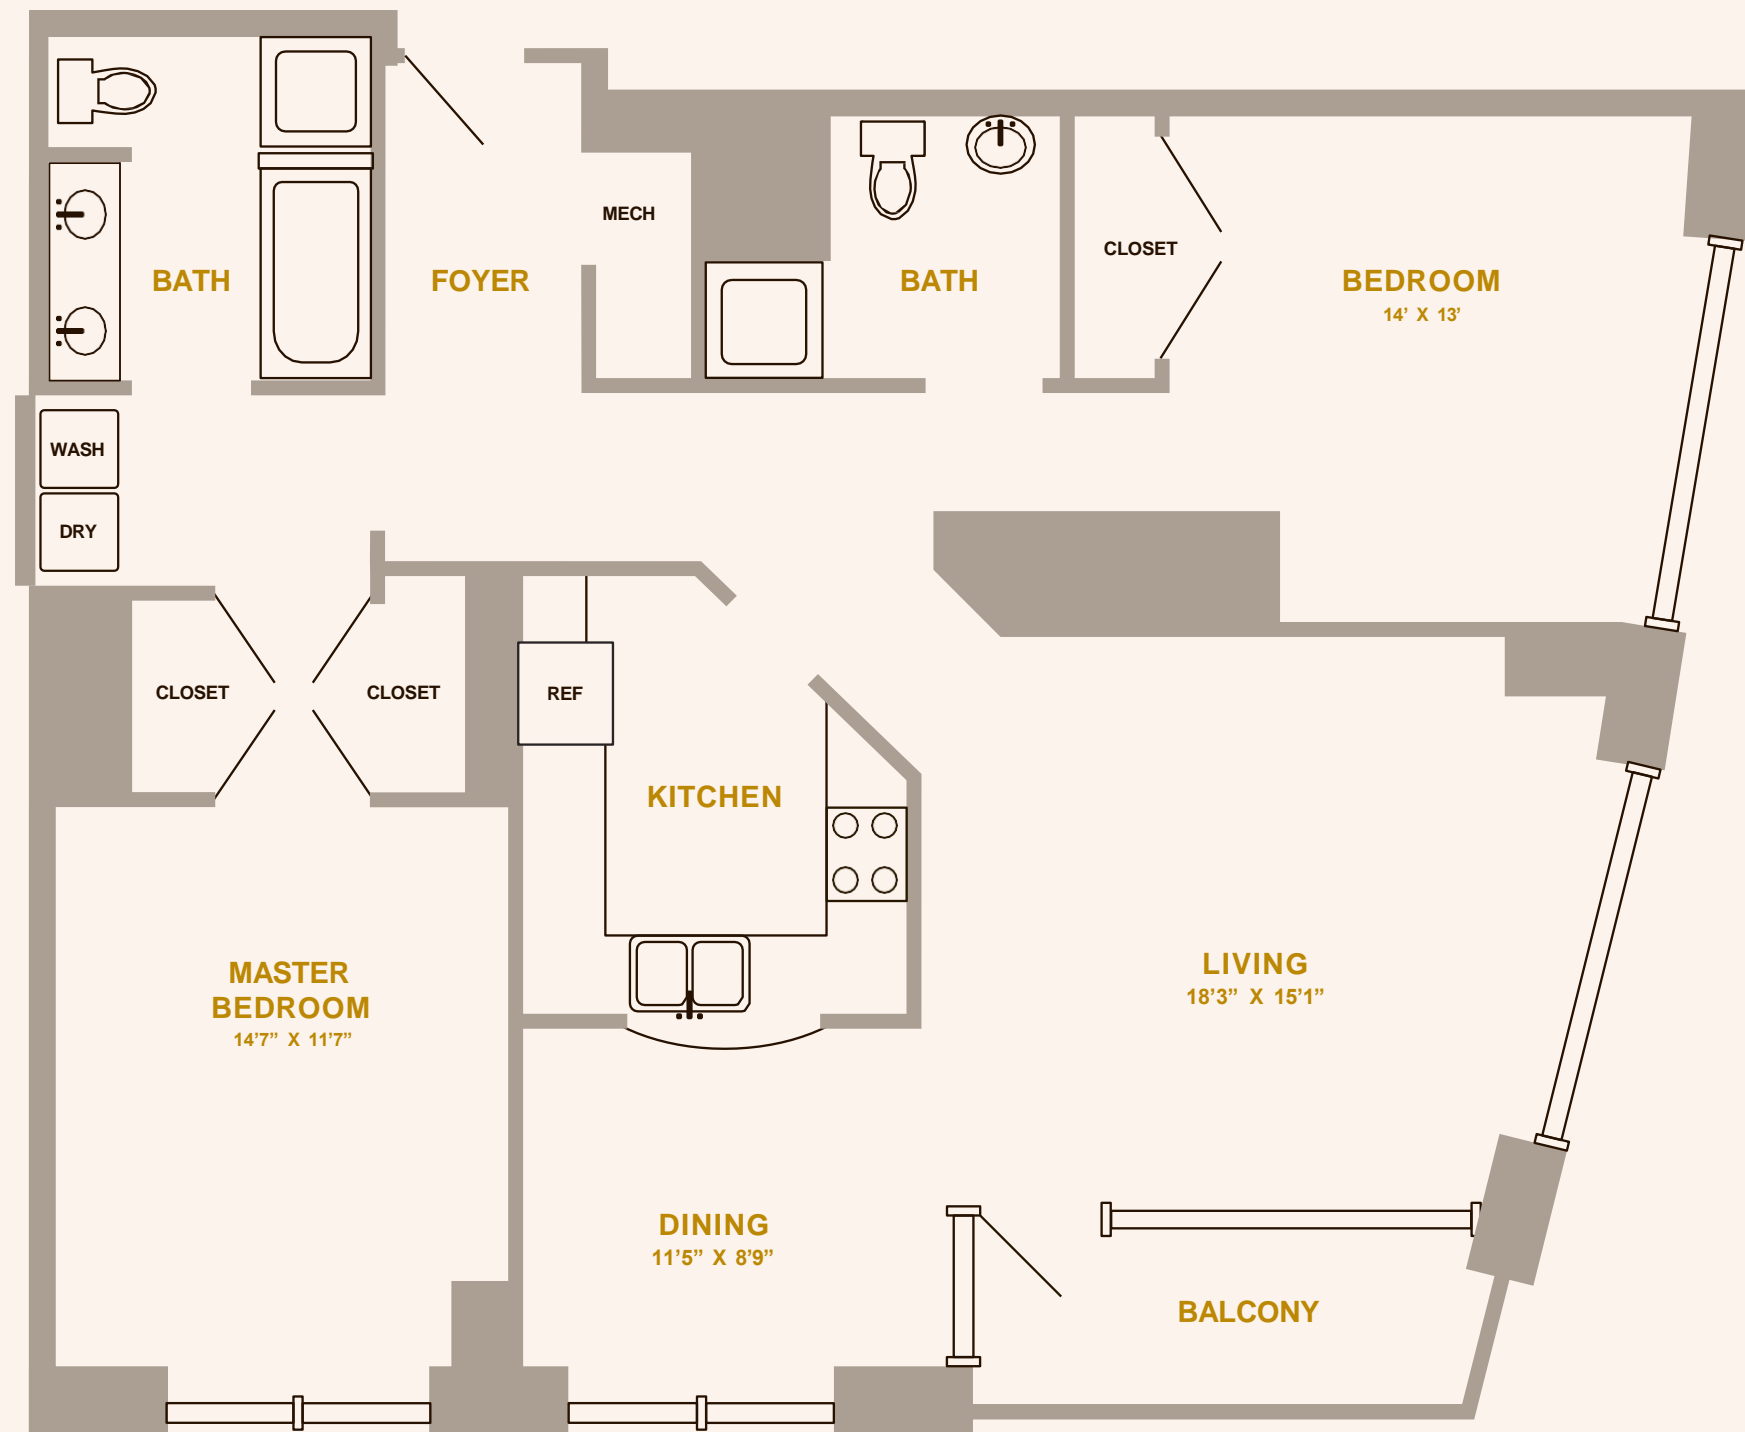

THE ST JAMES
WASHINGTON SQ.

200 WEST WASHINGTON SQ
PHILADELPHIA, PA 19106

THESTJAMESPHILADELPHIA.COM
T. 215.574.8500

Residence 1104-3904

2 BED / 2 BATH

* ALL DIMENSIONS ARE
APPROXIMATE AND SUBJECT TO
CONSTRUCTION TOLERANCE