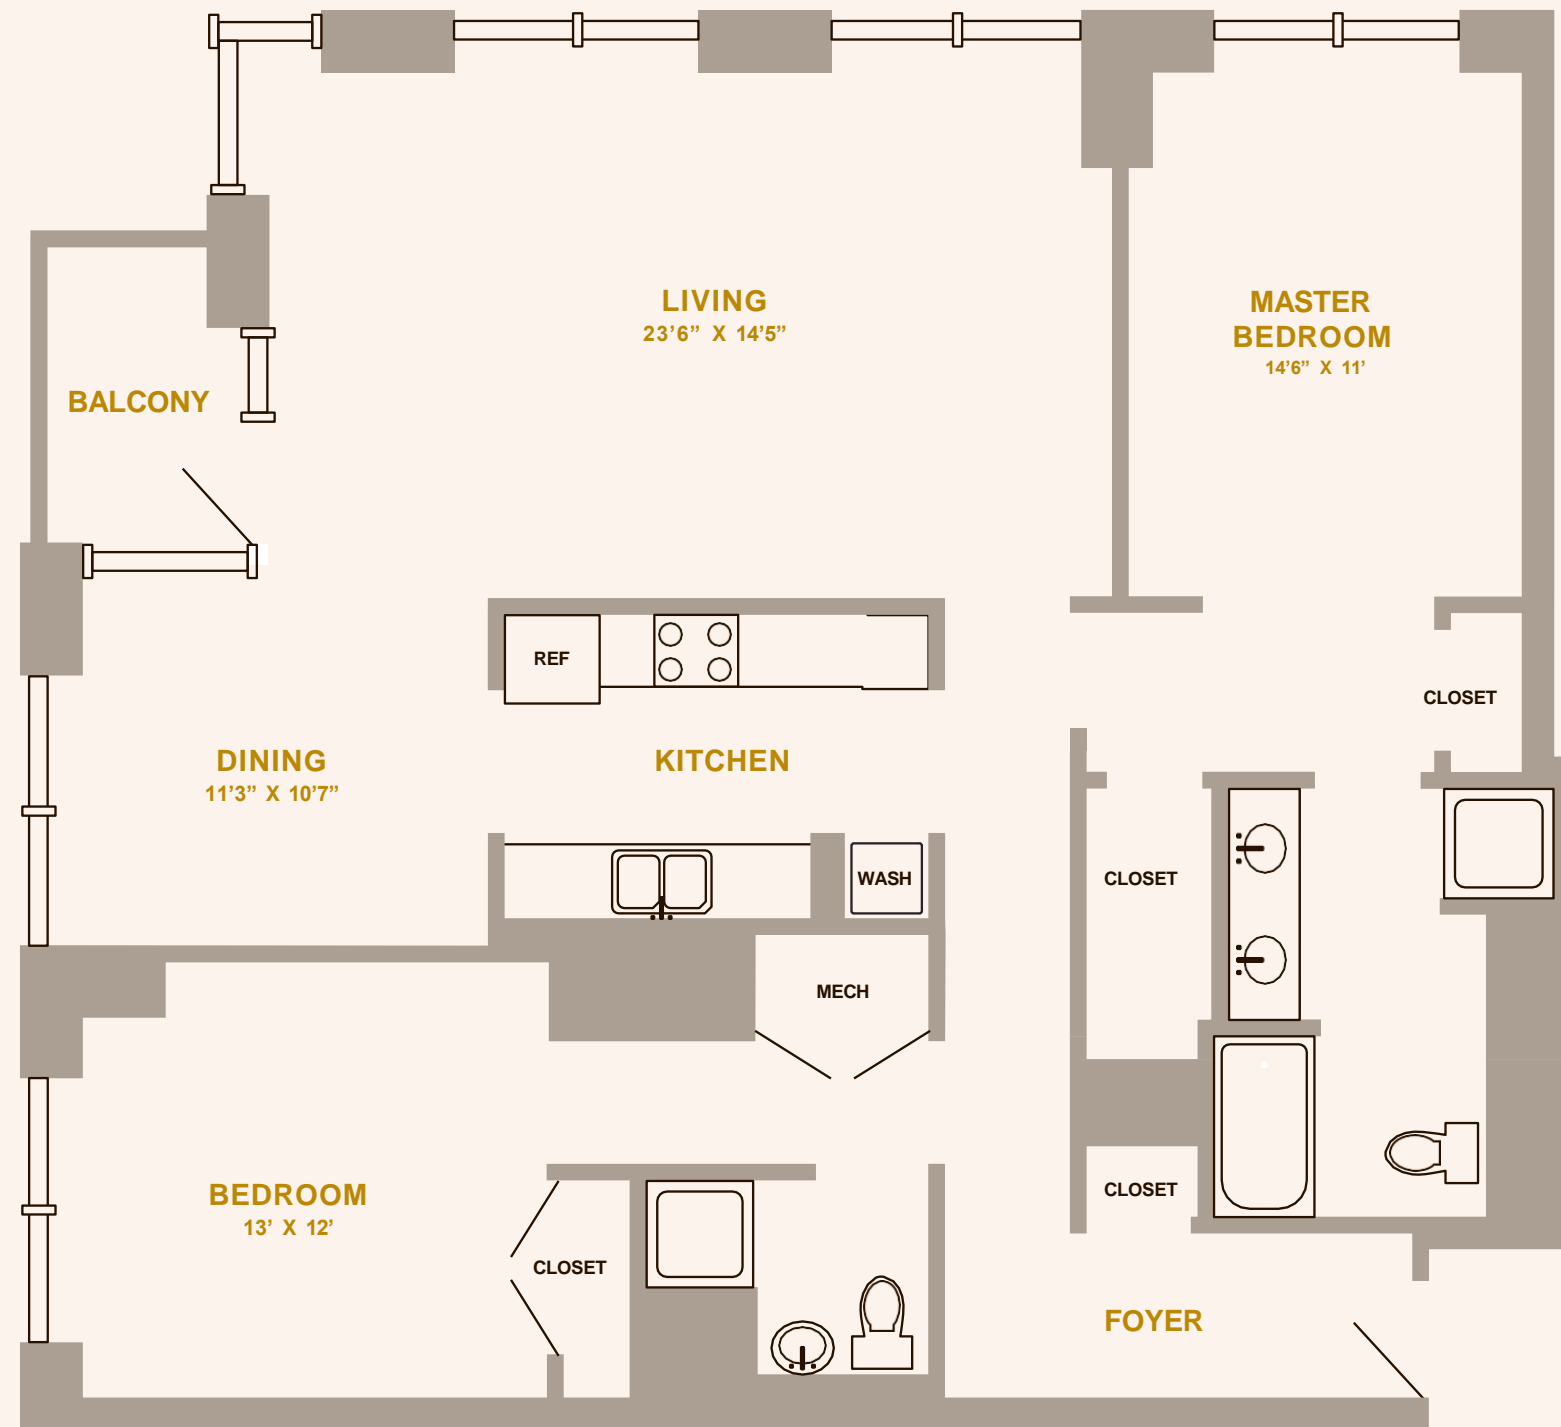

THE ST JAMES
WASHINGTON SQ.

200 WEST WASHINGTON SQ
PHILADELPHIA, PA 19106

THESTJAMESPHILADELPHIA.COM
T. 215.574.8500

Residence 1107-3907

2 BED / 2 BATH

* ALL DIMENSIONS ARE
APPROXIMATE AND SUBJECT TO
CONSTRUCTION TOLERANCE