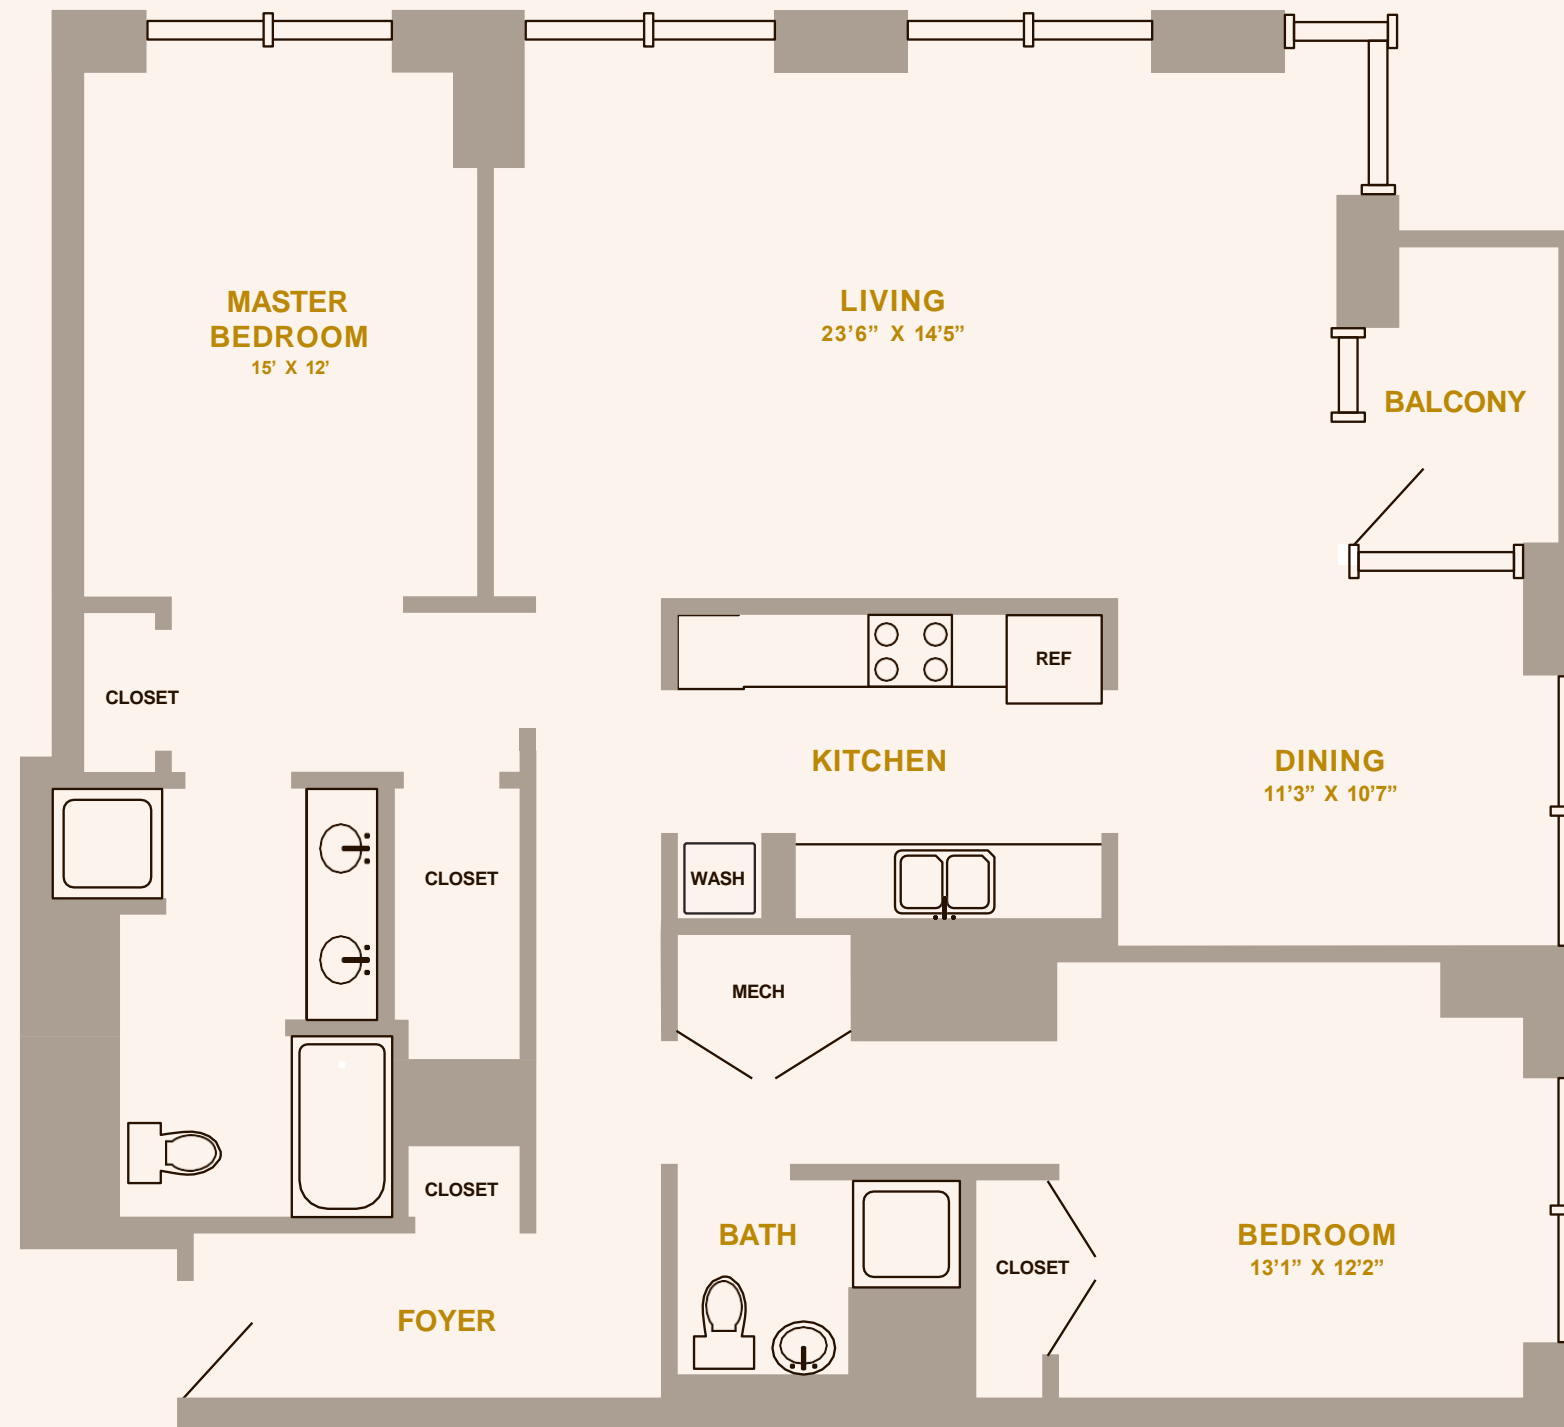

THE ST JAMES
WASHINGTON SQ.

200 WEST WASHINGTON SQ
PHILADELPHIA, PA 19106

THESTJAMESPHILADELPHIA.COM
T. 215.574.8500

Residence 1108-1808

2 BED / 2 BATH

* ALL DIMENSIONS ARE
APPROXIMATE AND SUBJECT TO
CONSTRUCTION TOLERANCE